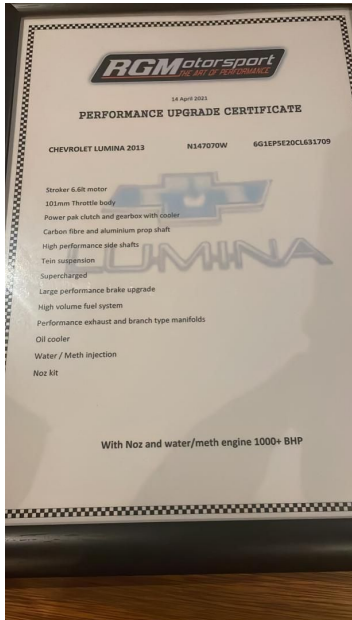

# 2013 Chevrolet Lumina 6.6 Stroker Engine

### Overview

Mileage	5,000 km
Fuel Type	Petrol
Engine Size	6.6 l
Bodystyle	4 DOOR SEDAN
Transmission	Automatic
Exterior Colour	white
Previous Owners	2